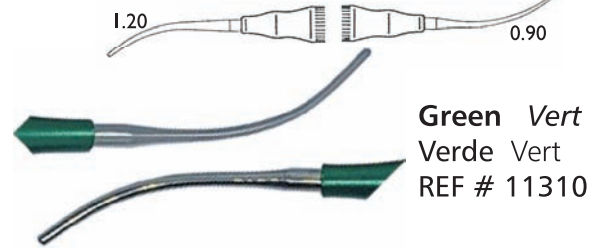

Thomascolor (TC-2)

Green *Vert*
Verde *Vert*
REF # 11310